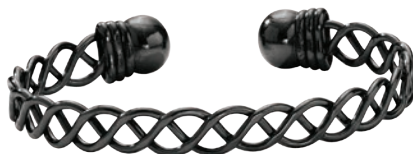

Rose Gold, Gold, Silver or
Hematite · ¾" diameter

13153 | \$22AU |
\$26NZ

Luminere Ring

CZs · Size 6-10

12851 | \$56AU |
\$64NZ

Lifestyle Bracelet

Gold, Silver or Hematite · 2 ½" diameter

12901 | \$52AU | \$58NZ

A. Sparkler Ring

CZs · Size 6-10

13096 | \$100AU |
\$112NZ

B. Taffy Earrings

CZs · Gold, Rose Gold,
or Silver · $\frac{3}{8}$ "

13469 | \$64AU |
\$74NZ

C. Bamboo Necklace

Removable Pendant · 17" + 2"